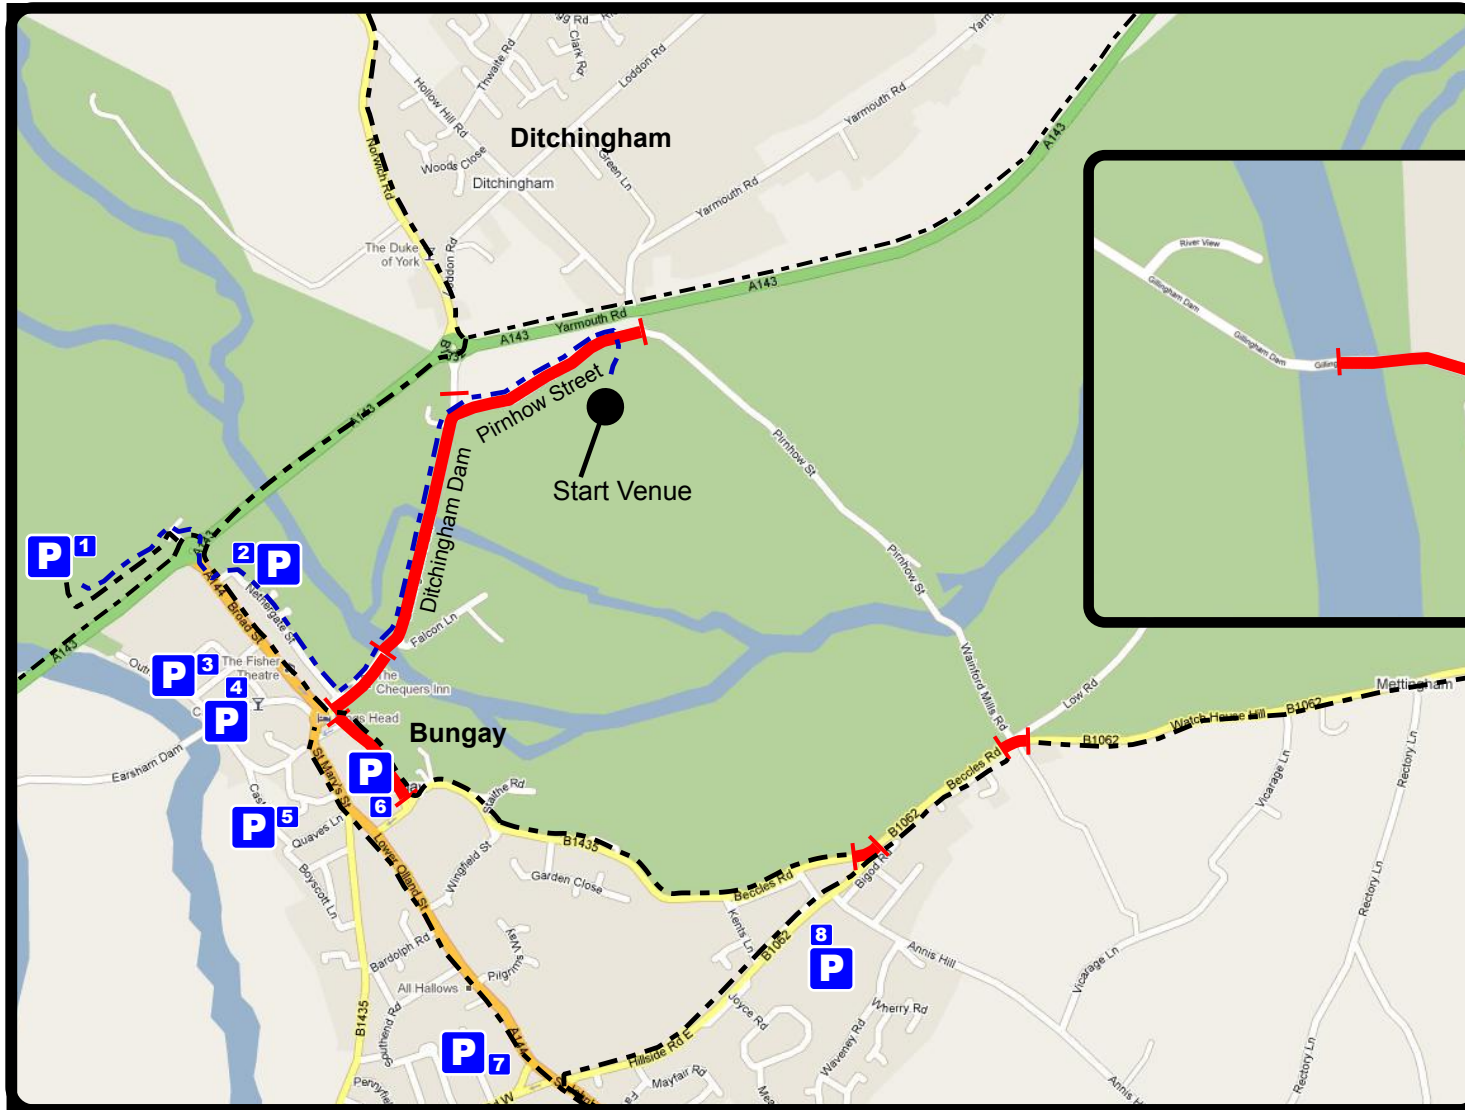

Bungay Marathon Car Parking and Directions - 2017

Road closure
(marshalled and open to
runners cars at certain times)

To Car Parking

Walk to Start

There is no parking at the Race HQ

Free parking, by kind permission of the owners, is at eight locations in Bungay.

Car park 1, Outney Common, will be locked between 10.30 - 12.30.

Please display Marathon Parking Permit on your dashboard if using car parks 3 - 6

Please allow at least 20 minutes to walk to the Race HQ.

Transport provided from car parks 7 & 8 - arrive early.

The Car Parks will be unattended during the day.

Car Parks 1 and 2 will be locked at 16.00 or when the last car has departed.

Cars parked at entirely owners risk.

Norwich

Beccles, Gt Yarmouth or Lowestoft

Beccles

Car Parks

- 1** Outney Common
- 2** Waveney Trucks
- 3** Clays
- 4** WDC Scales Street
- 5** WDC Priory Lane
- 6** WDC Wharton Street
- 7** Doctors Surgery
- 8** 6th Form College