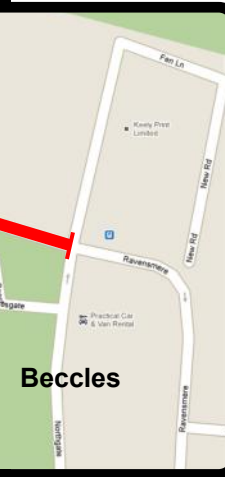

Bungay Marathon Car Parking and Directions - 2017

Road closure
(marshalled and open to
runners cars at certain times)

To Car Parking

Walk to Start

There is no parking at the Race HQ

Free parking, by kind permission of the owners, is at eight locations in Bungay.

Car park 1, Outney Common, will be locked between 10.30 - 12.30.

Please display Marathon Parking Permit on your dashboard if using car parks 3 - 6

Please allow at least 20 minutes to walk to the Race HQ.

Norwich

Beccles, Gt Yarmouth or Lowestoft

Beccles

Car Parks

- 1** Outney Common
- 2** Waveney Trucks
- 3** Clays
- 4** WDC Scales Street
- 5** WDC Priory Lane
- 6** WDC Wharton Street
- 7** Doctors Surgery
- 8** 6th Form College