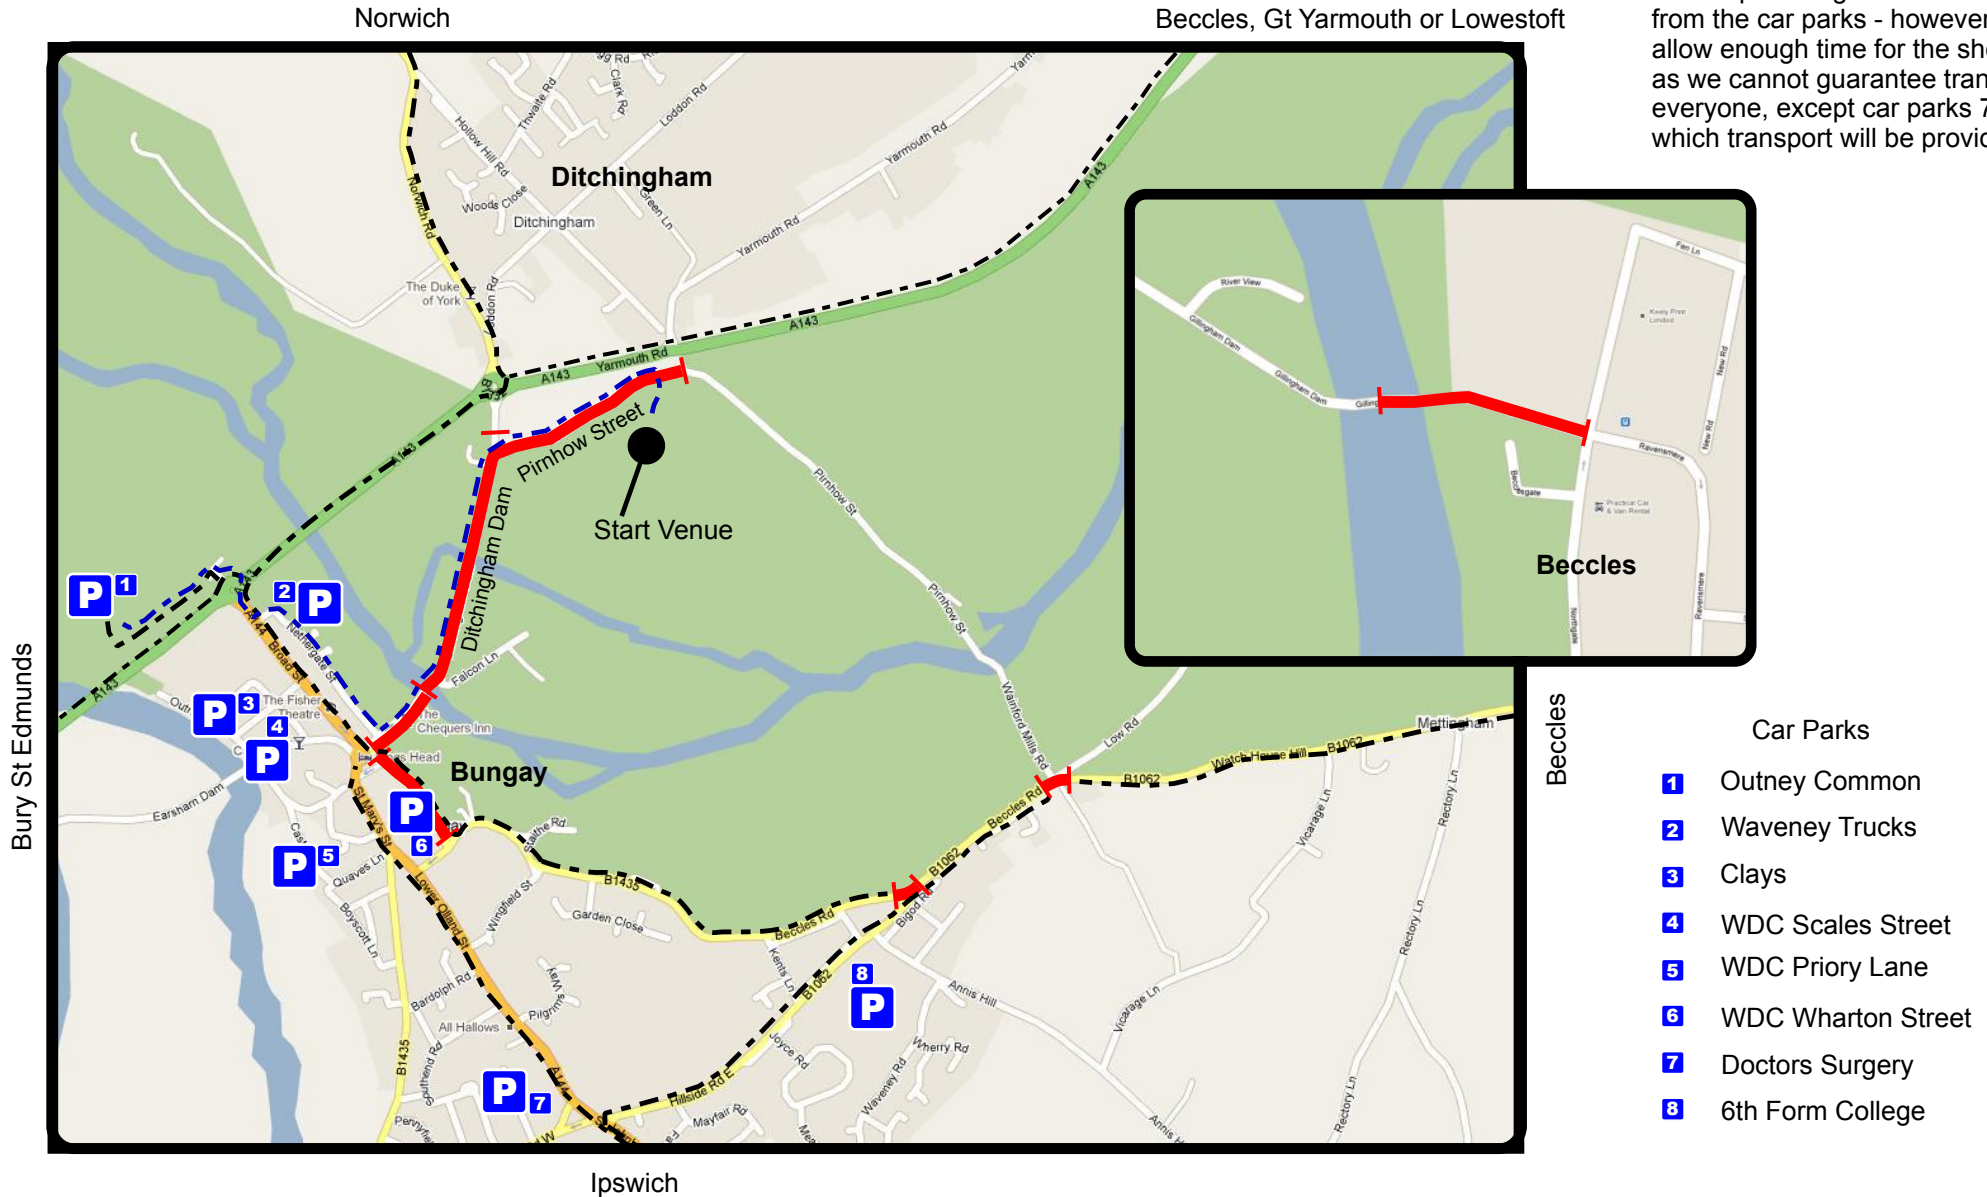

Bungay Marathon Car Parking and Directions - 2017

Road closure
(marshalled and open to
runners cars at certain times)

To Car Parking

Walk to Start

There is no parking at the Race HQ

Free parking, by kind permission of the owners, is at eight locations in Bungay.

Car park 1, Outney Common, will be locked between 10.30 - 12.30.

Please display Marathon Parking Permit on your dashboard if using car parks 3 - 6

Please allow at least 20 minutes to walk to the Race HQ.

Transport provided from car parks 7 & 8 - arrive early.

The Car Parks will be unattended during the day.

Car Parks 1 and 2 will be locked at 16.00 or when the last car has departed.

Cars parked at entirely owners risk.

Beccles

Car Parks

- 1** Outney Common
- 2** Waveney Trucks
- 3** Clays
- 4** WDC Scales Street
- 5** WDC Priory Lane
- 6** WDC Wharton Street
- 7** Doctors Surgery
- 8** 6th Form College